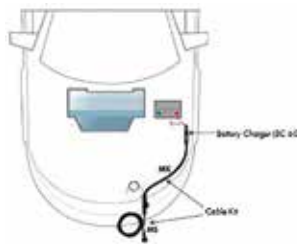

The charger consumes minimal power, and, in addition to ensuring that your battery is fully charged, can also be used as a power supply and for charging fully discharged batteries. Type designation of BC1205 B=Battery, C=Charger, 12=12 volt, 05=amp