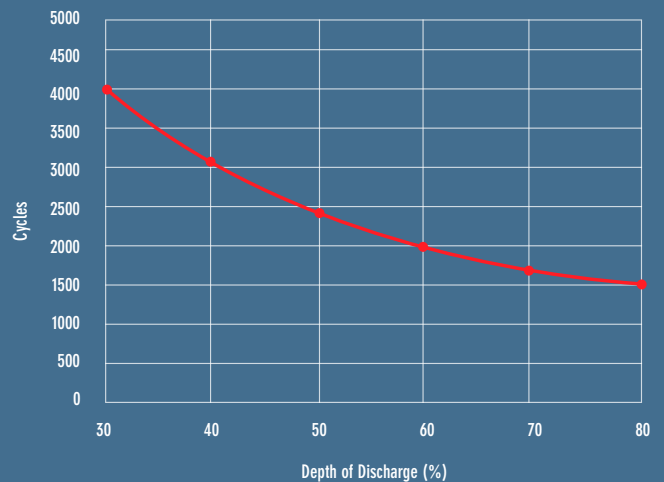

SERVICE LIFE: 1500 CYCLES DOD 80%

Cycle life in relation to Depth of discharge

APPLICATIONS