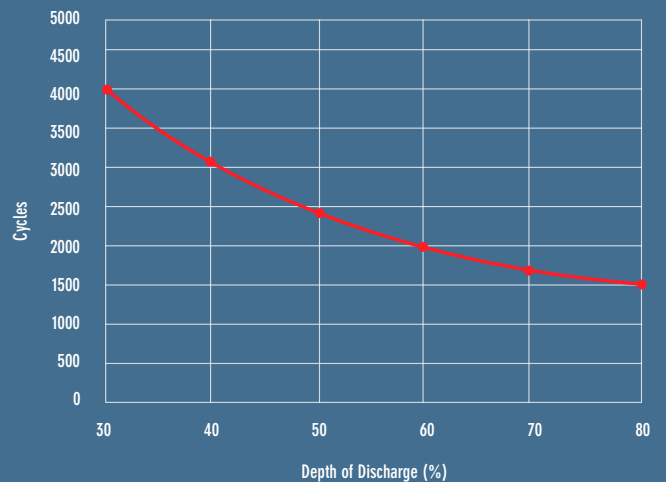

SERVICE LIFE: 1500 CYCLES DOD 80%

Cycle life in relation to Depth of discharge

APPLICATIONS